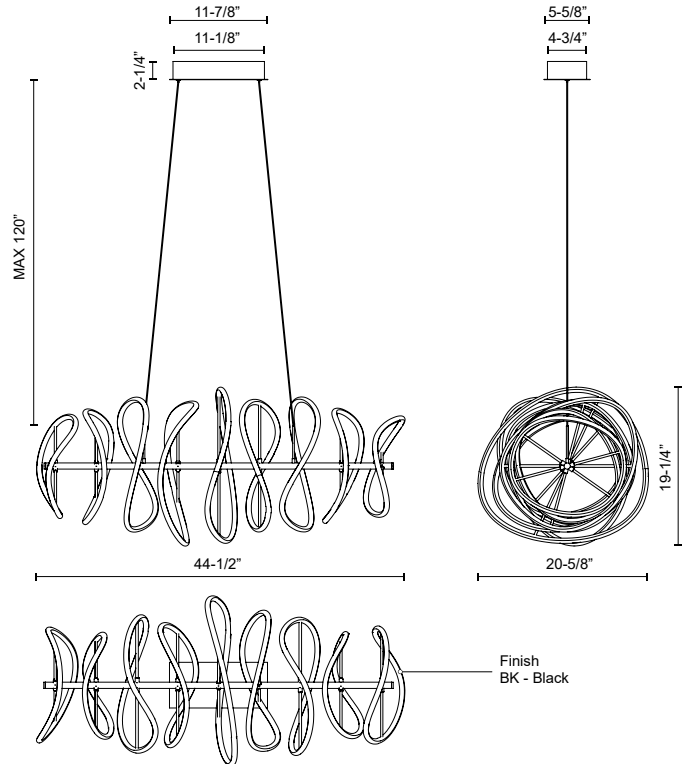

**COLLIDE**  
**CH96442**  
CHANDELIERS

PROJECT

CH96442-BK  
Black

**SPECIFICATION DETAILS**

<b>Fixture Dimensions</b>	L44-1/2" x W20-5/8" x H19-1/4"
<b>Light Source</b>	LED with DC Driver
<b>Wattage</b>	100W
<b>Total Lumens</b>	8550lm
<b>Delivered Lumens</b>	5540lm*
<b>Voltage</b>	120V
<b>Color Temperature</b>	3000K
<b>CRI (Ra)</b>	90CRI
<b>Optional Color Temps</b>	2700K - 5000K Available, Minimum Order Quantities Apply
<b>LED Rated Life</b>	50,000 hours
<b>Dimming</b>	100% - 10%, TRIAC or ELV Dimmer (Not Included)
<b>Diffuser Details</b>	White Silicone
<b>Adjustable</b>	Yes
<b>Wire Length</b>	120" Max
<b>Wire Type</b>	Black
<b>Minimum Hang Height</b>	24"
<b>Sloped Ceiling Adaptable</b>	Yes
<b>Location</b>	Dry
<b>Illumination Direction</b>	Up/Down
<b>Canopy Dimensions</b>	L11-7/8" x W5-5/8" x H2-1/4"
<b>Paint Finish</b>	BK02

\* For custom options, consult factory for details.

\* For warranty information, please visit [www.kuzcolighting.com/warranty](http://www.kuzcolighting.com/warranty)

**DESCRIPTION**

Straight out of an artist's sketchbook comes the Collide Collection. A dramatic family of lights that are pieces of sculptural beauty to illuminate your home in all the best ways. Curved LED strips with frosted silicone diffusers are beautifully formed, colliding with dark, powder-coated black aluminum in this striking statement piece that demands showing off.